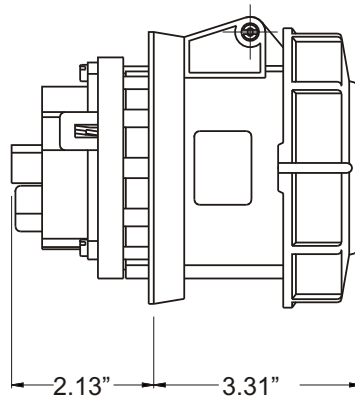

**RECEPTACLE, PANEL MOUNTED**

<b>Part No.</b>	ME 360R4W
<b>Description:</b>	60 Amp 125Vac 2 Pole, 3 Wire Receptacle
<b>Construction:</b>	Watertight IEC IP 67
<b>Approvals:</b>	UL Listed Standards 1682; 1686 CSA Certification to Spec. C22.2 No. 182.1 IEC 60309-1; IEC 60309-2

**IEC COLOR CODE:** Yellow

**GROUND SOCKET:** 4 Hour Position Mates with Male in 8 Hour Position.

Front View of Receptacle

Panel Cut Out

**Wire Range: #4-#8 AWG**

Drawing Not to Scale