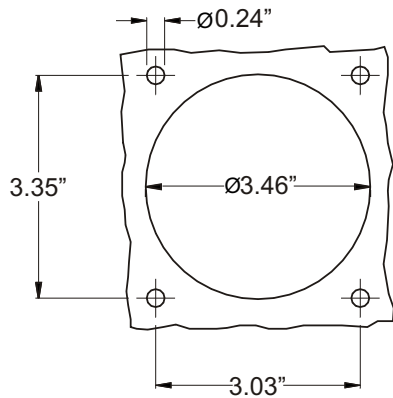

**RECEPTACLE, PANEL MOUNTED**

<b>Part No.</b>	ME 360R4W
<b>Description:</b>	60 Amp 125Vac 2 Pole, 3 Wire Receptacle
<b>Construction:</b>	Watertight IEC IP 67
<b>Approvals:</b>	UL Listed Standards 1682; 1686 CSA Certification to Spec. C22.2 No. 182.1 IEC 60309-1; IEC 60309-2

**IEC COLOR CODE:** Yellow

**GROUND SOCKET:** 4 Hour Position Mates with Male in 8 Hour Position.

Front View of Receptacle

Panel Cut Out

**Wire Range: #4-#8 AWG**

Drawing Not to Scale