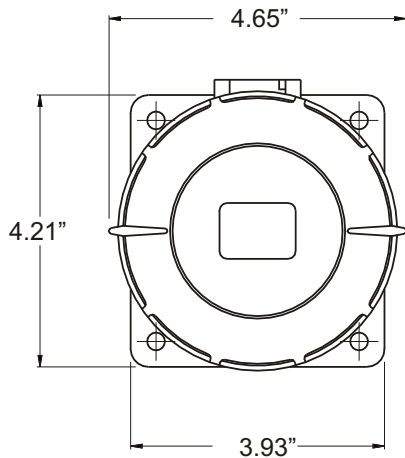

**RECEPTACLE, PANEL MOUNTED**

<b>Part No.</b>	ME 360R4W
<b>Description:</b>	60 Amp 125Vac 2 Pole, 3 Wire Receptacle
<b>Construction:</b>	Watertight IEC IP 67
<b>Approvals:</b>	UL Listed Standards 1682; 1686 CSA Certification to Spec. C22.2 No. 182.1 IEC 60309-1; IEC 60309-2

**IEC COLOR CODE:** Yellow

**GROUND SOCKET:** 4 Hour Position Mates with Male in 8 Hour Position.

Front View of Receptacle

Panel Cut Out

**Wire Range: #4-#8 AWG**

Drawing Not to Scale